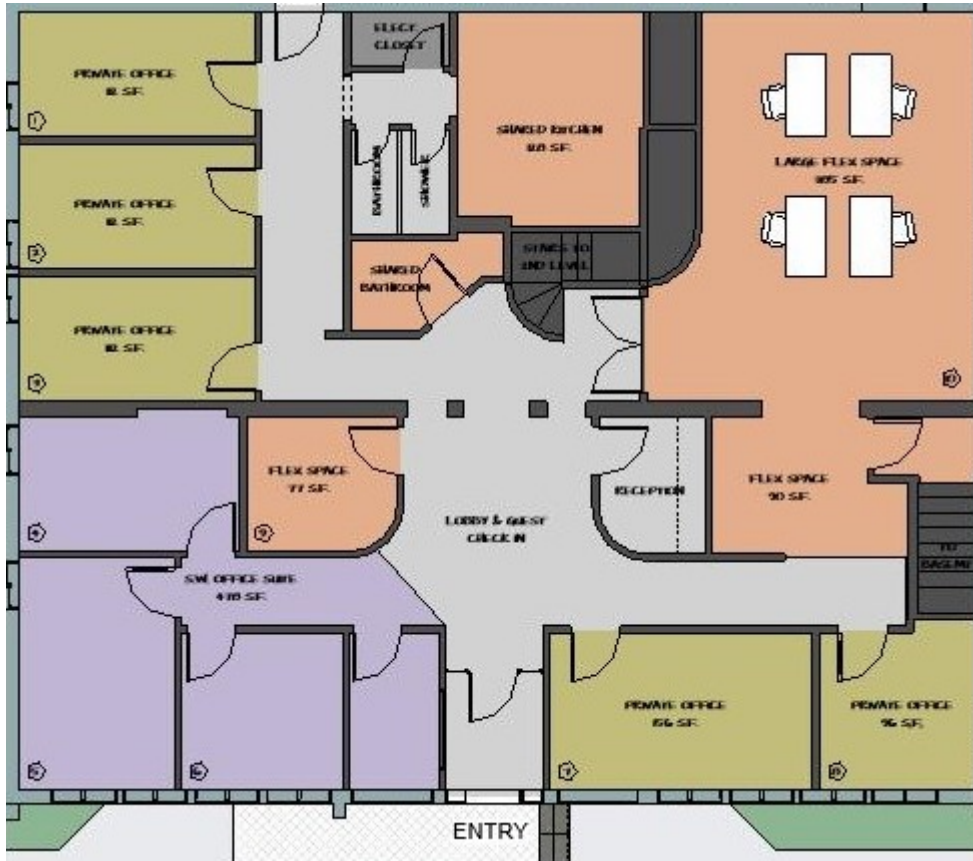

COVID-19 Building Check-In Routine

Check-in Station

The IoT Conduit is implementing an innovative and low contact check-in station at the entry way of 12-22 North coworking.

A check-in form and a contact-free temperature check will be required for all visitors upon entering the building. This is to ensure our tenants and employees are safe from anyone carrying COVID-19 symptoms or those that haven't been practicing social distancing.

Butt (B)

ELEV - 4

Butt (A)

connect wire into (A) Box #3

able for wire